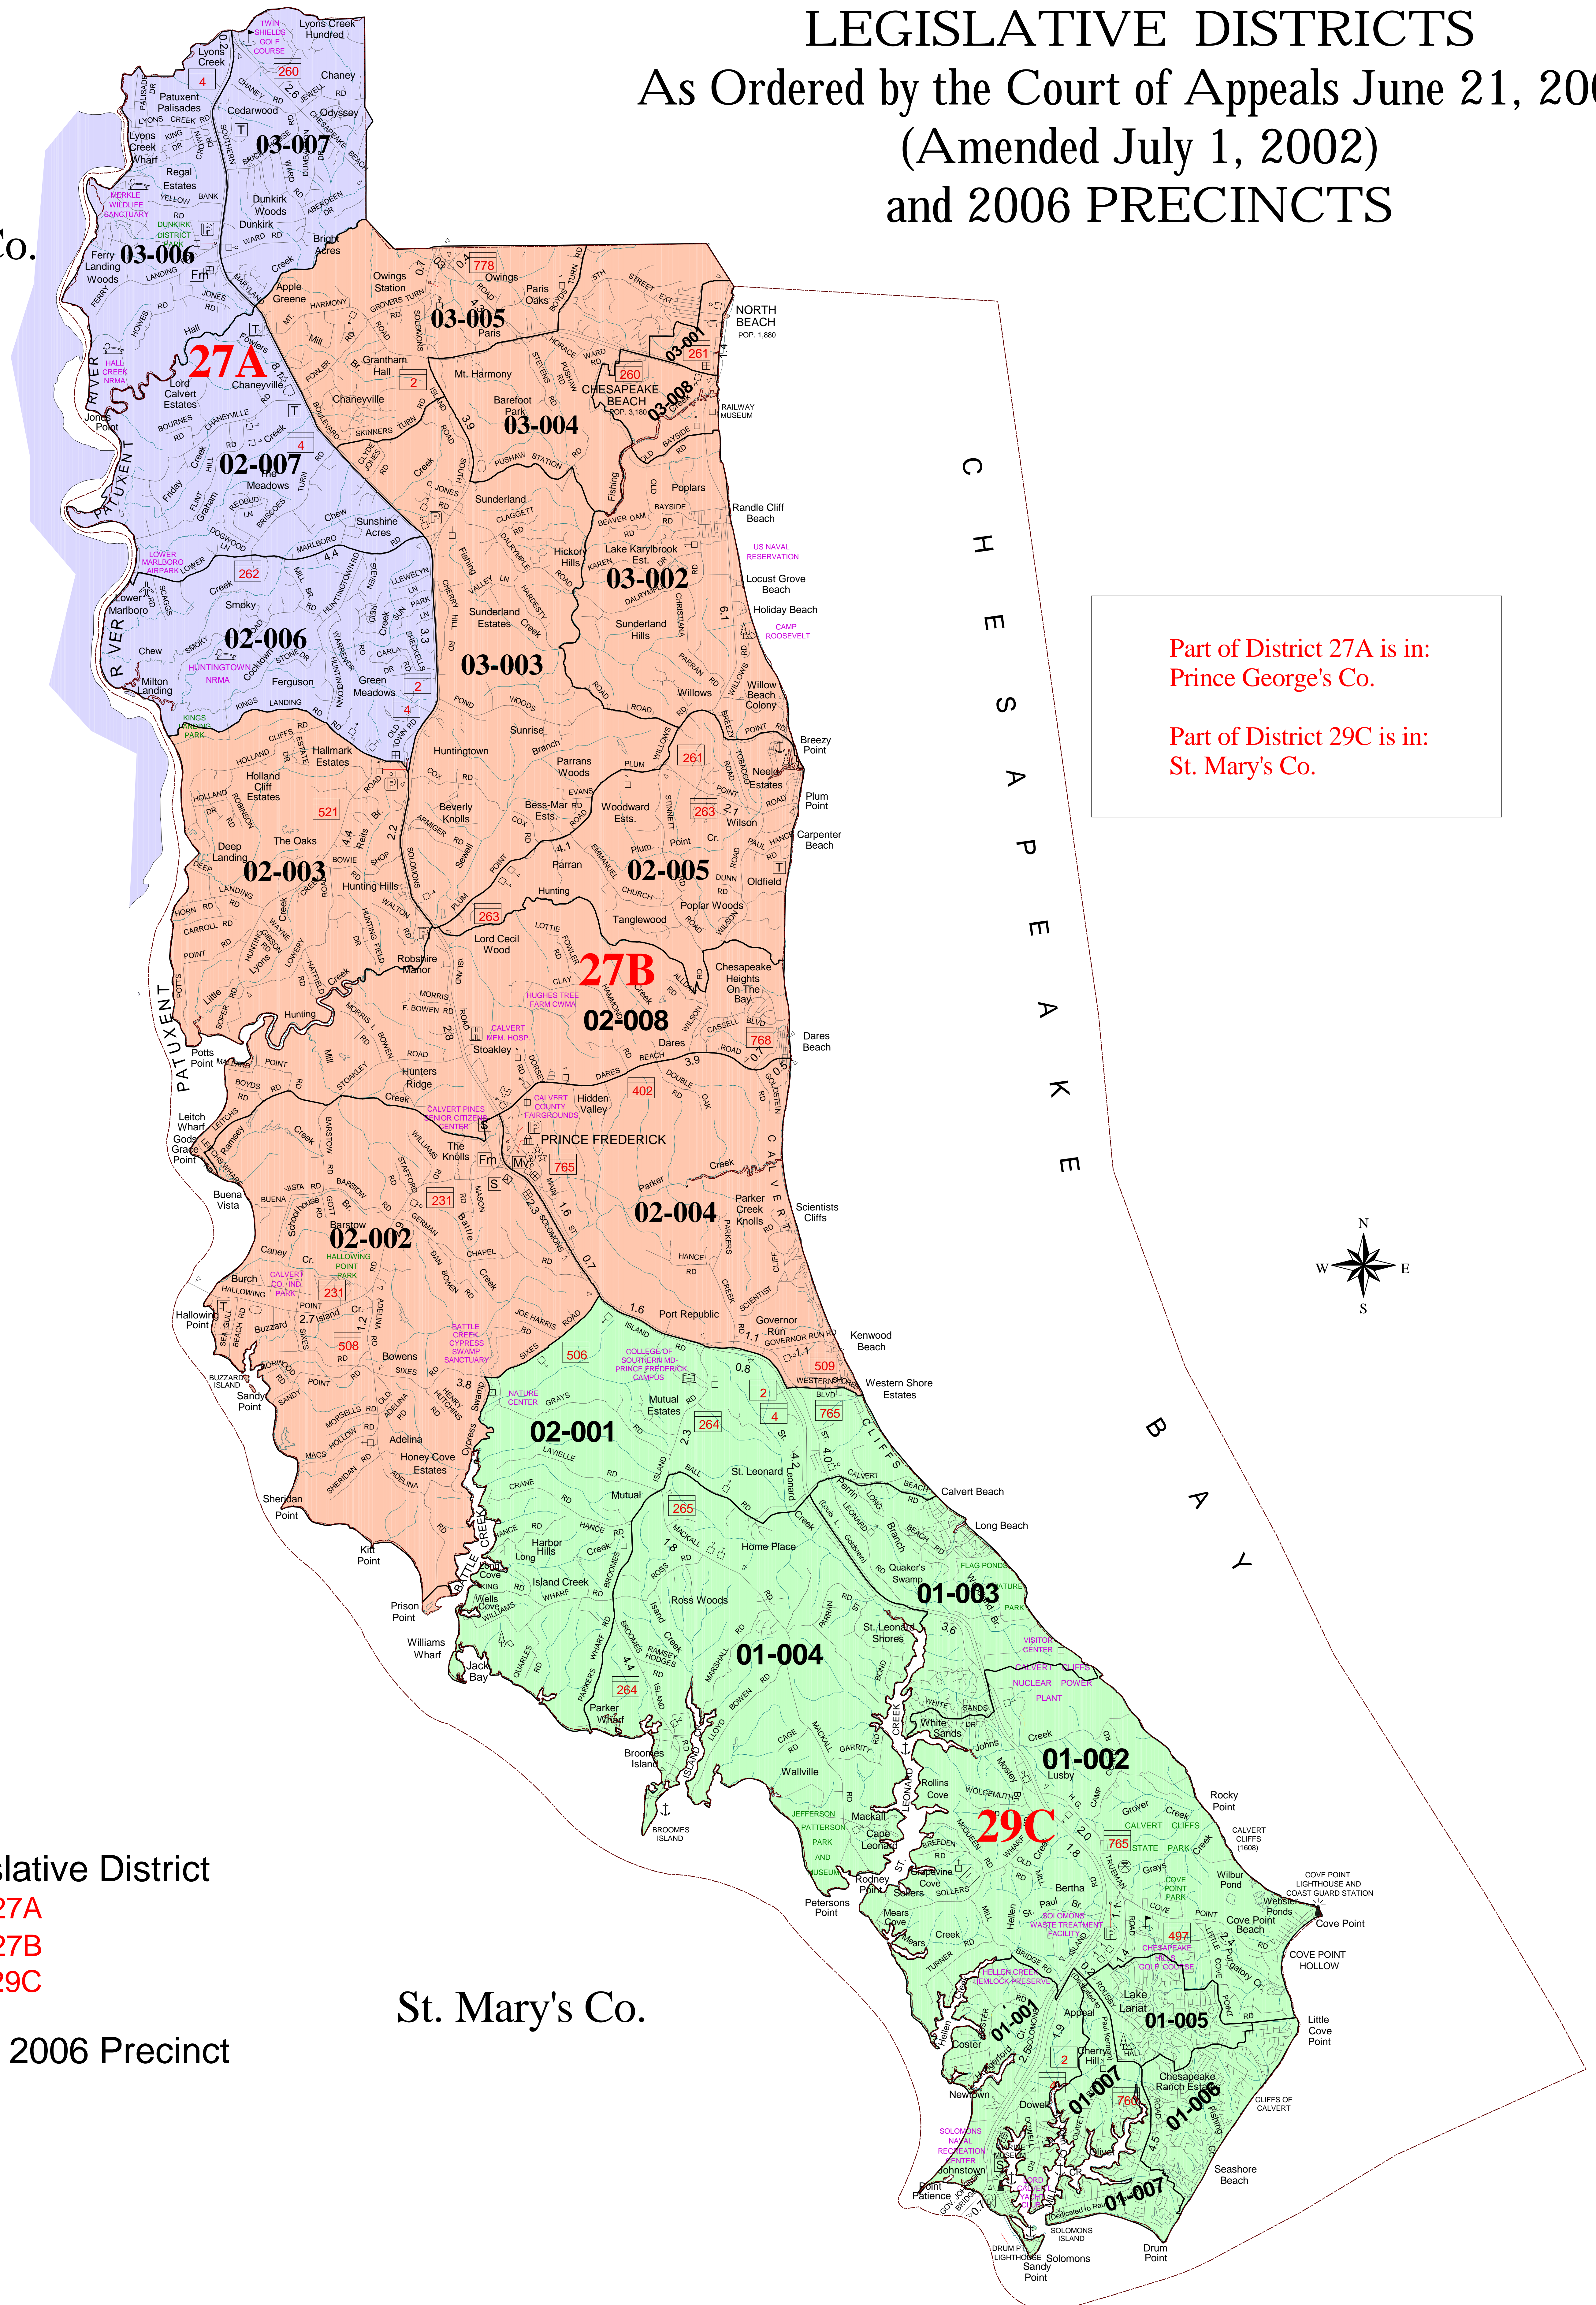

Calvert County LEGISLATIVE DISTRICTS

As Ordered by the Court of Appeals June 21, 2002
(Amended July 1, 2002)
and 2006 PRECINCTS

Prince
George's Co.

Part of District 27A is in:
Prince George's Co.

Part of District 29C is in:
St. Mary's Co.

Legislative District

- 27A
- 27B
- 29C

01-003 2006 Precinct

St. Mary's Co.