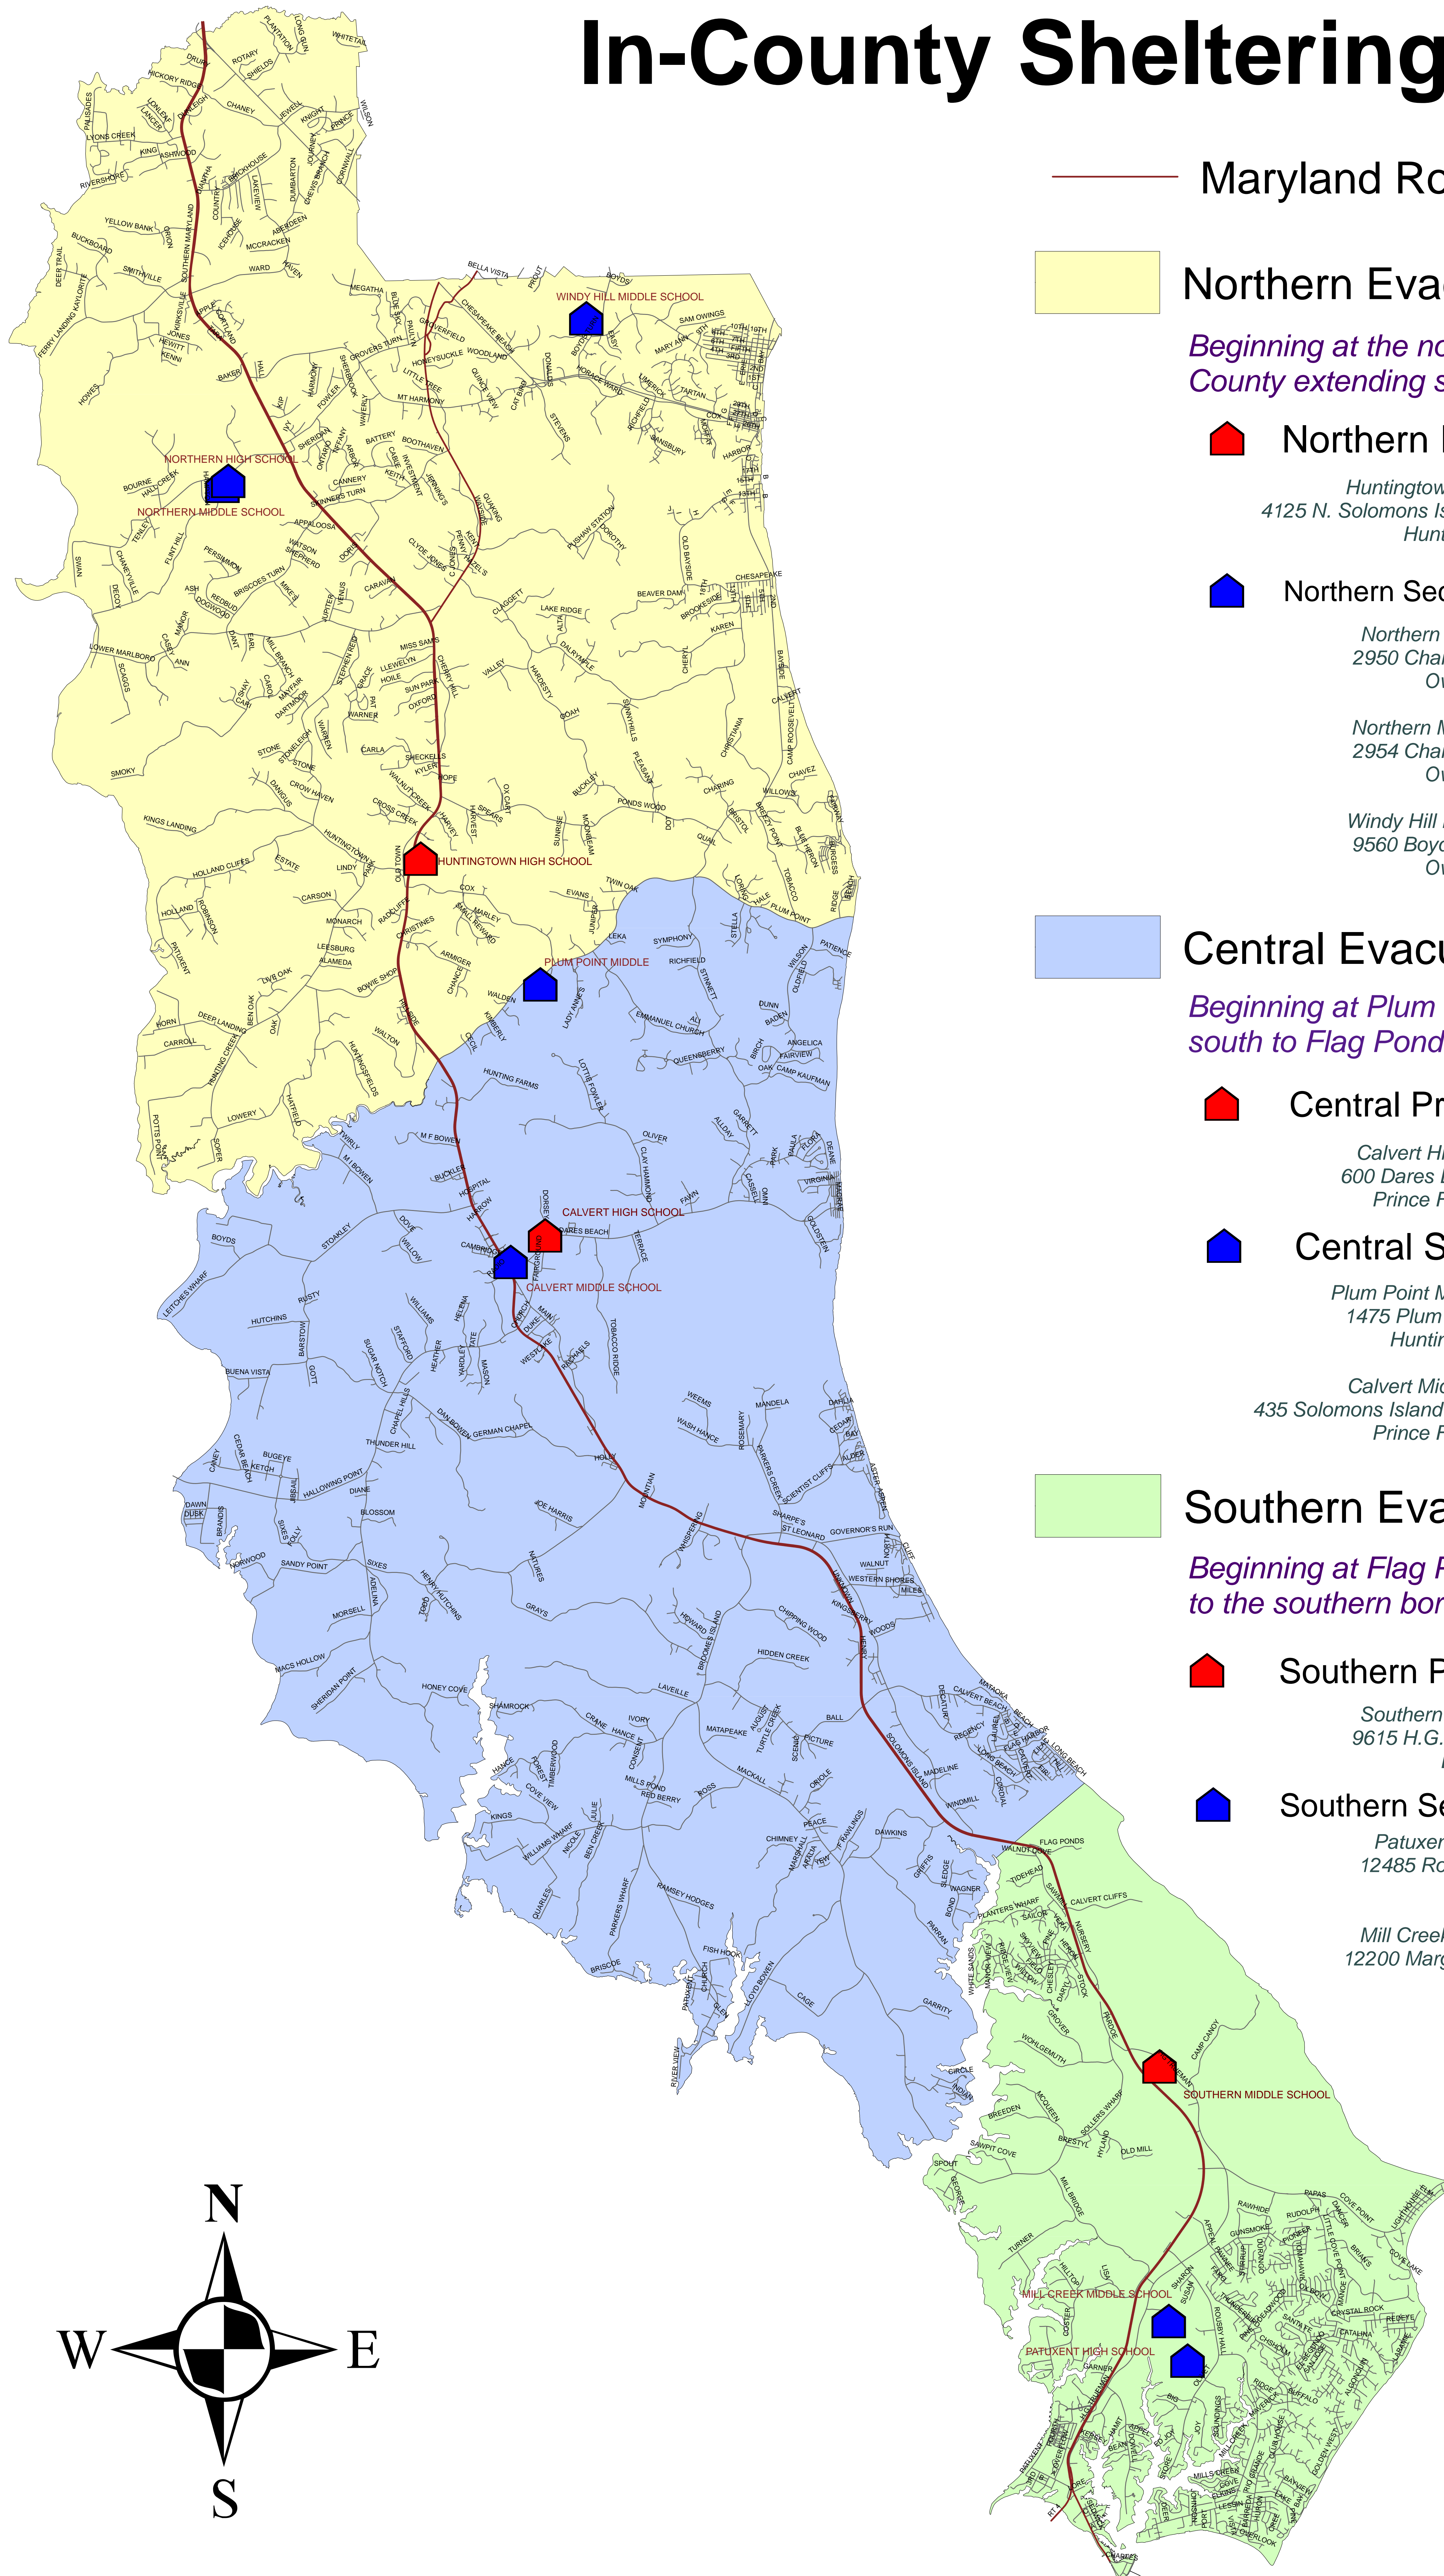

In-County Sheltering

— Maryland Route 2/4

 Northern Evacuation District

Beginning at the northern border of Calvert County extending south to Plum Point Road

 Northern Primary Shelter

*Huntingtown High School
4125 N. Solomons Island Road (MD Rt. 2/4)
Huntingtown*

 Northern Secondary Shelters

*Northern High School
2950 Chaneyville Road
Owings*

*Northern Middle School
2954 Chaneyville Road
Owings*

*Windy Hill Middle School
9560 Boyd's Turn Road
Owings*

 Central Evacuation District