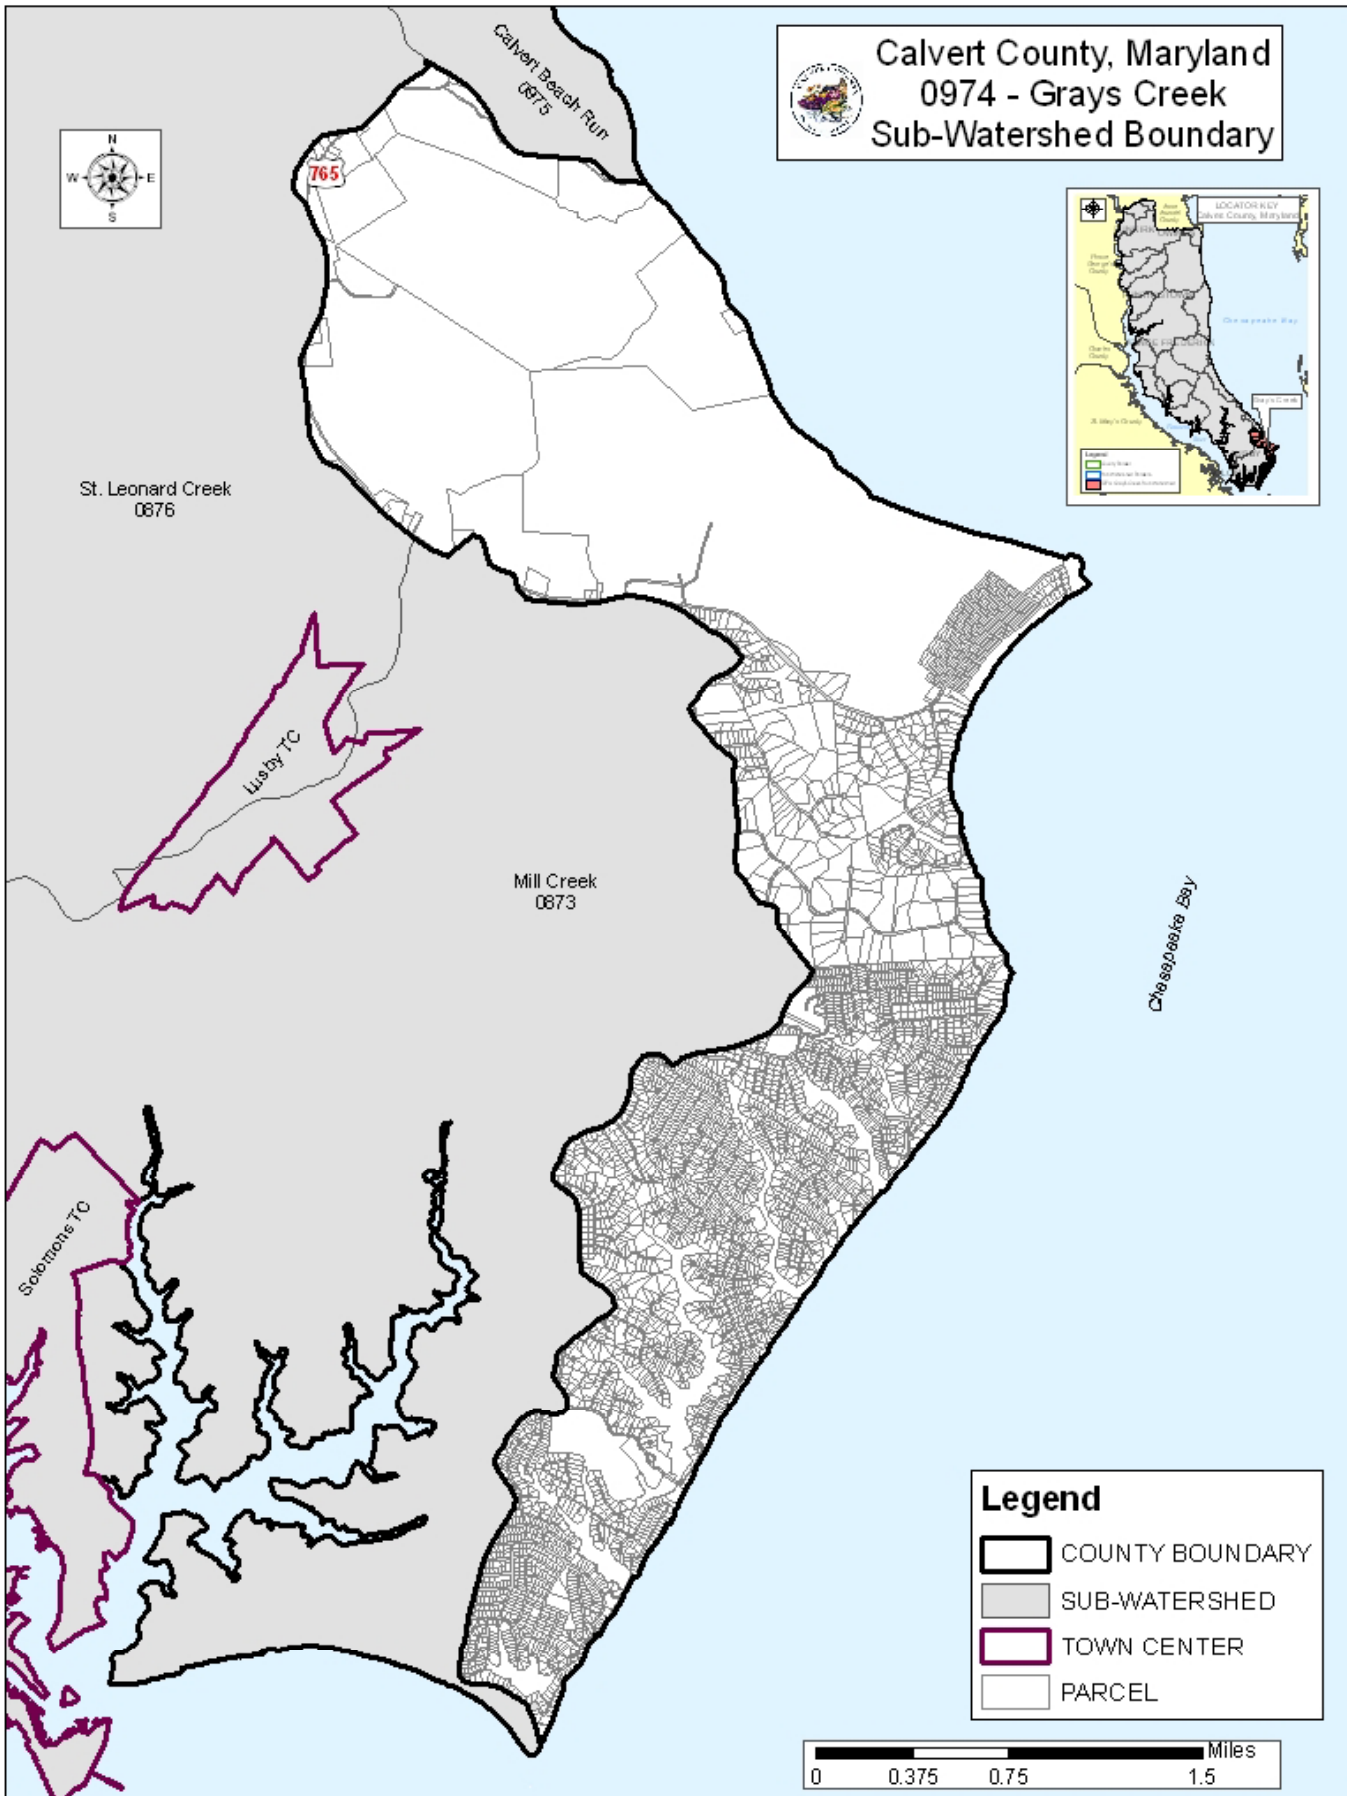

Calvert County, Maryland  
0974 - Grays Creek  
Sub-Watershed Boundary

**Legend**

- COUNTY BOUNDARY
- SUB-WATERSHED
- TOWN CENTER
- PARCEL