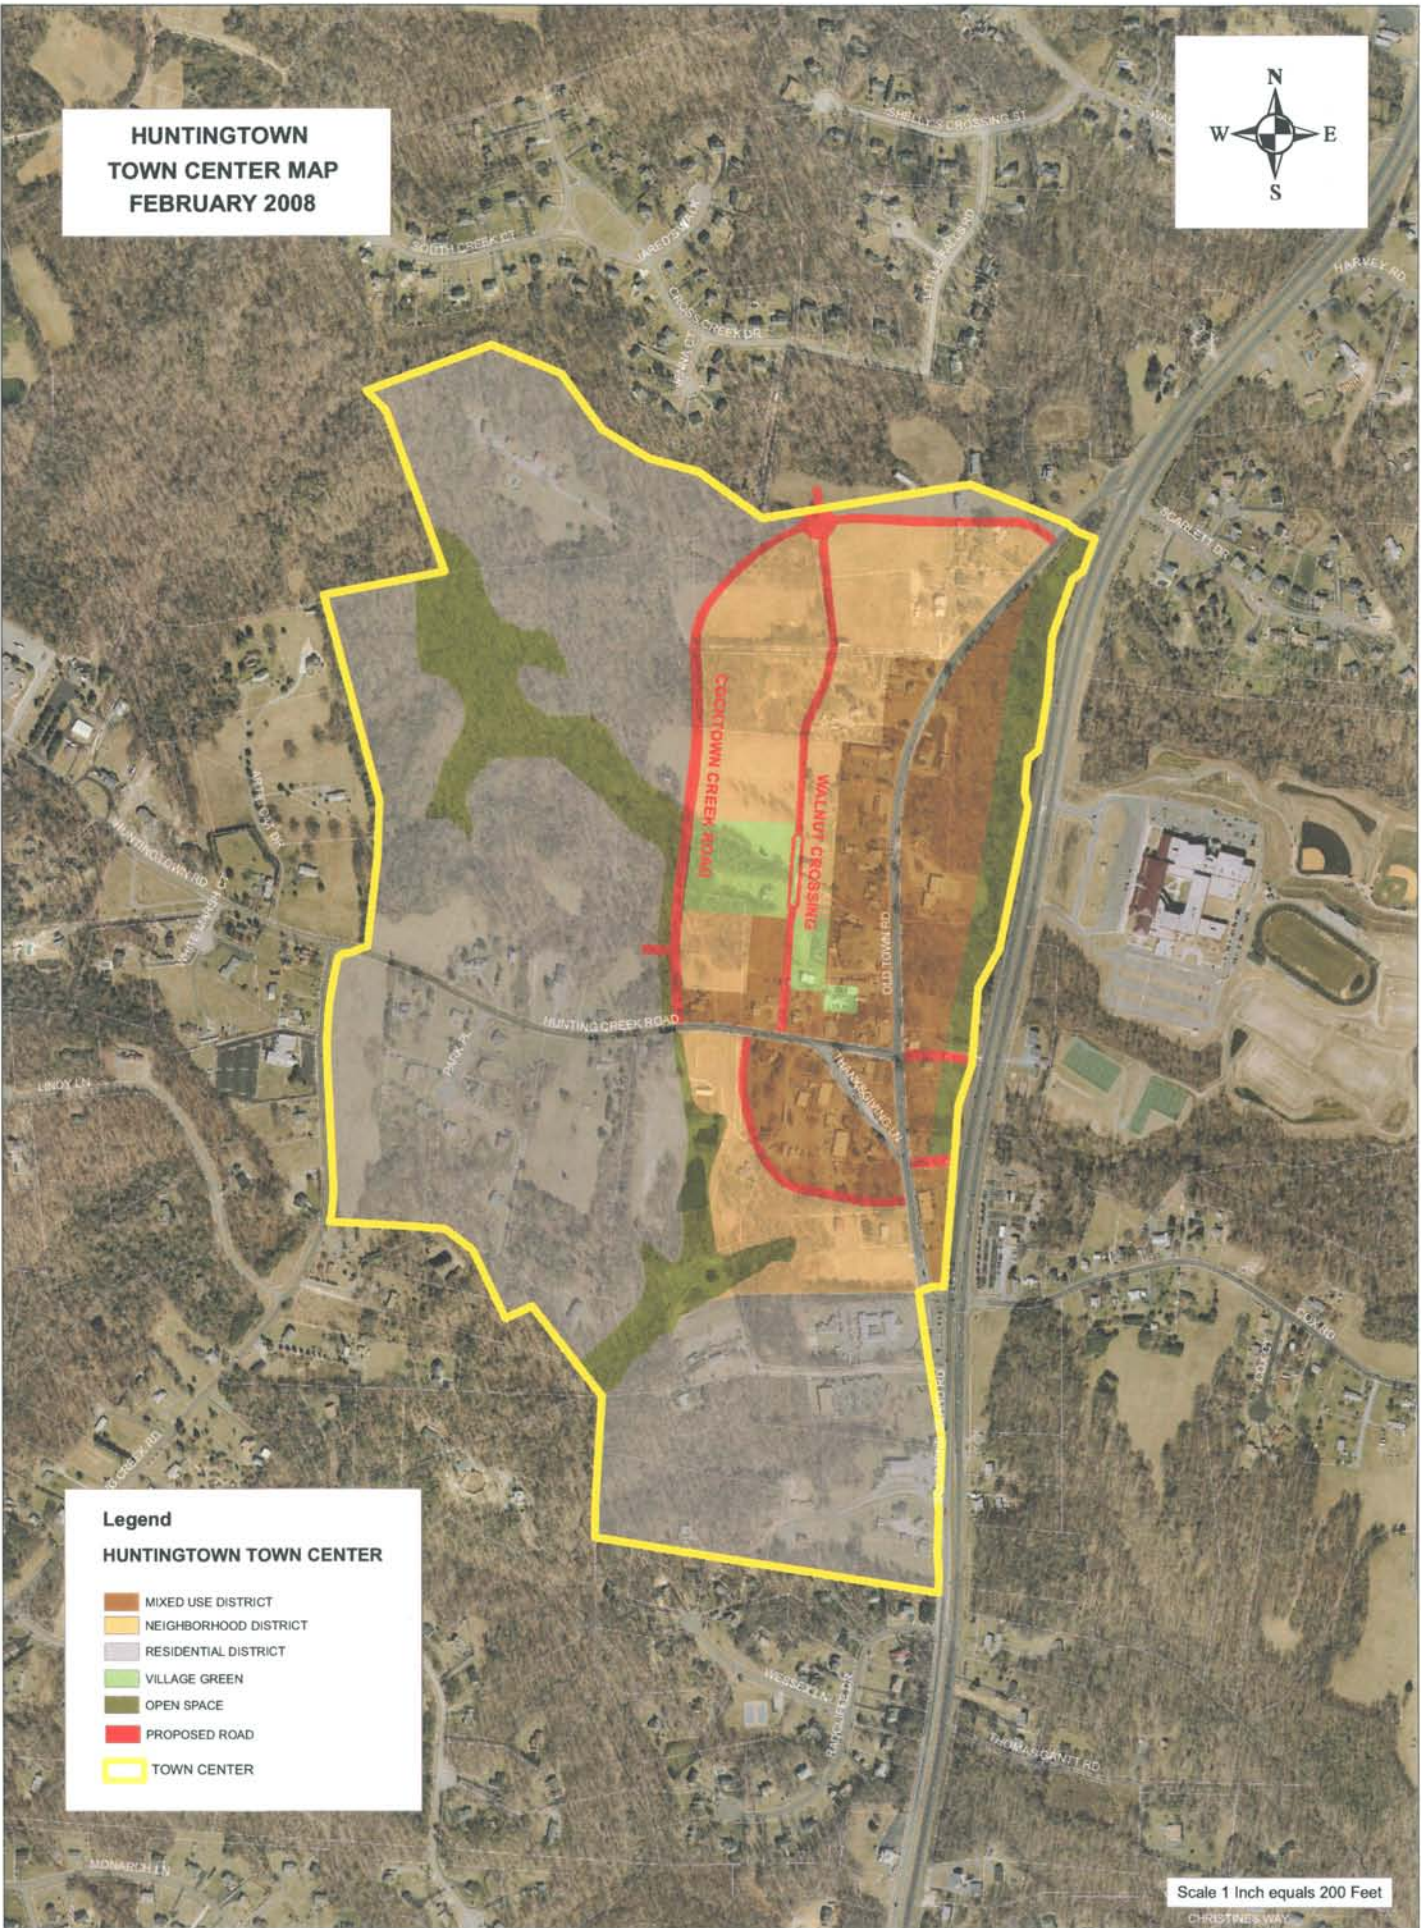

**HUNTINGTOWN  
TOWN CENTER MAP  
FEBRUARY 2008**

**Legend**

**HUNTINGTOWN TOWN CENTER**

- MIXED USE DISTRICT
- NEIGHBORHOOD DISTRICT
- RESIDENTIAL DISTRICT
- VILLAGE GREEN
- OPEN SPACE
- PROPOSED ROAD
- TOWN CENTER

Scale 1 Inch equals 200 Feet

CHRISTINA WAY